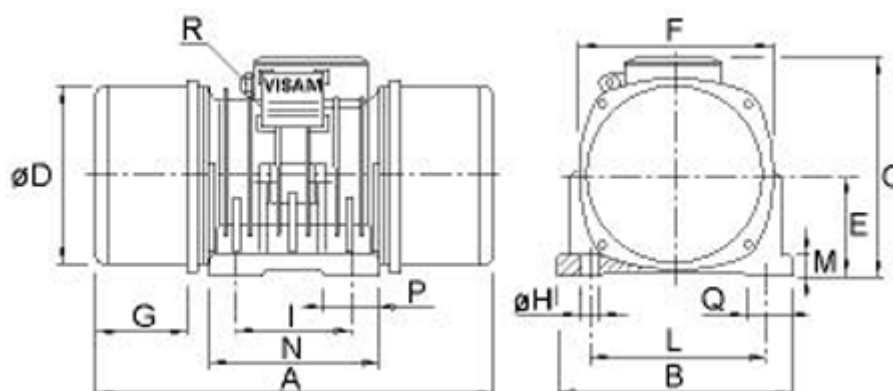

# Data Sheet

Article number: 310101058006100

Description: Vibrator motor SPV 5.0 C 104kgcm  
1000 o/m 580kg 0,8kW 3x230-400V 50hz

## Measures

A = 452	L = 180
B = 225	M = 20
C = 233	N = 210
d = 187	Number H = 4
E = 105	P = 70
G = 105	Q = 50
H = 17	R = M20x1,5
I = 120	